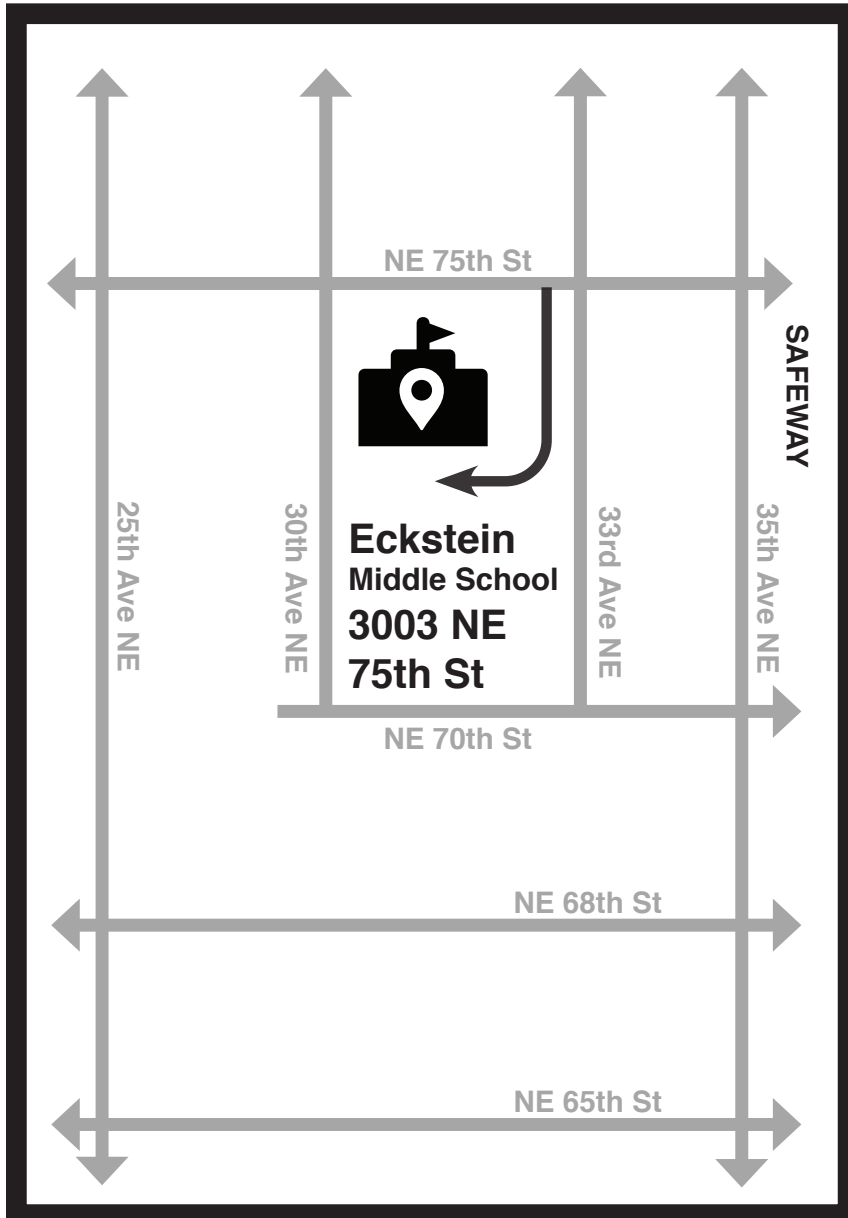

# FREE School Lunch Available

at 26 Seattle Public School sites

Nearest site: **Eckstein Middle School**

*You do NOT need to qualify for free and reduced lunch*

**Monday - Friday**  
**11 a.m. - 1 p.m.**  
through the school closure.

**Eckstein  
Middle School**  
**3003 NE 75th St.**

*Enter from courtyard area near portables through cafeteria doors on east side of building.*

Meals are available for students to take with them, but students can not stay at the school to eat because of social distancing guidance from state and local health agencies.