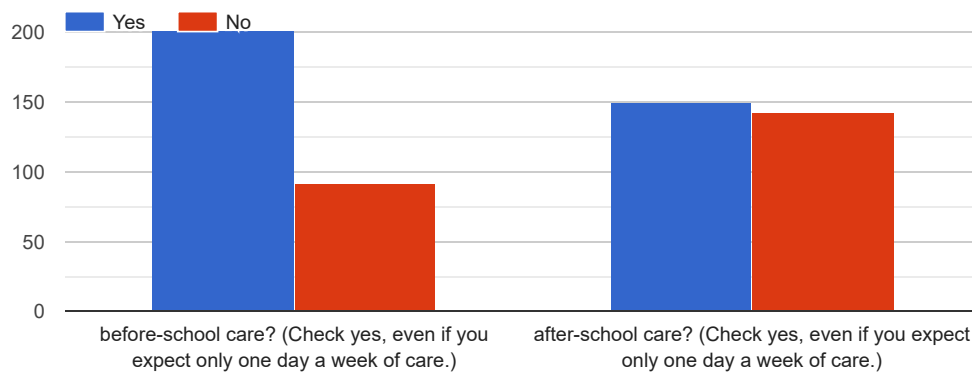

Advocacy Action

School Bell Time Survey

292 responses

[Publish analytics](#)

Which time works best for your student(s) of the start times being proposed? (8:30 is not an option for this advocacy.)

[Copy](#)

292 responses

Does your student(s) rely on school bus routes for transportation to or from school?

[Copy](#)

292 responses

If the School Board votes for Bryant Elementary to start at 9:30AM, would your student(s) need...

[Copy](#)