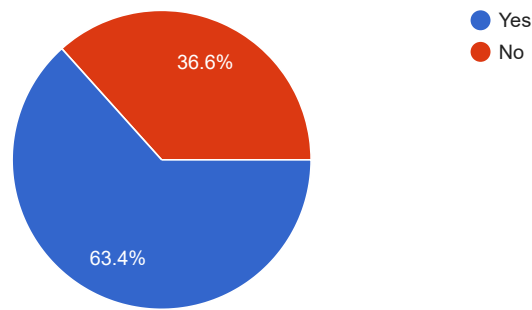

Will the proposed 9:30AM start time at Bryant negatively impact your livelihood?

[Copy](#)

292 responses