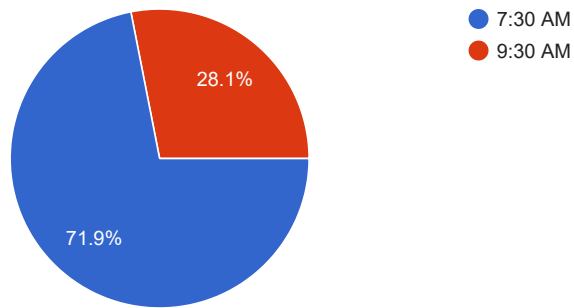

Advocacy Action

School Bell Time Survey

292 responses

[Publish analytics](#)

Which time works best for your student(s) of the start times being proposed? (8:30 is not an option for this advocacy.)

[Copy](#)

292 responses