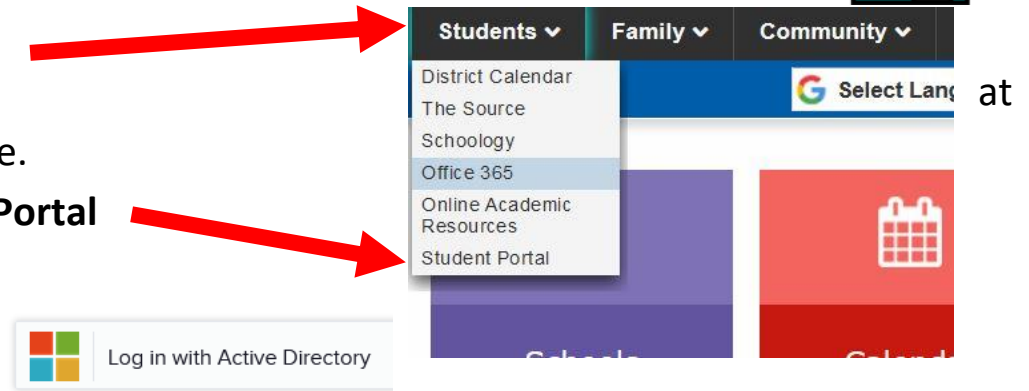

## Access Your SPS Account from Home

1. Open a web browser and go to [www.seattleschools.org](http://www.seattleschools.org).
2. Click the **Students** drop-down menu at the top of the page.
3. Click the **Student Portal** link
4. Click **Log in with Active Directory**
5. Login with a SPS account.

- a. **Username:** 1username@seattleschools.org

Name: Willard Christopher Smith

Username: 1wsmith

- b. **Initial Password:** It is possible that the intermediate grades have changed their initial passwords.